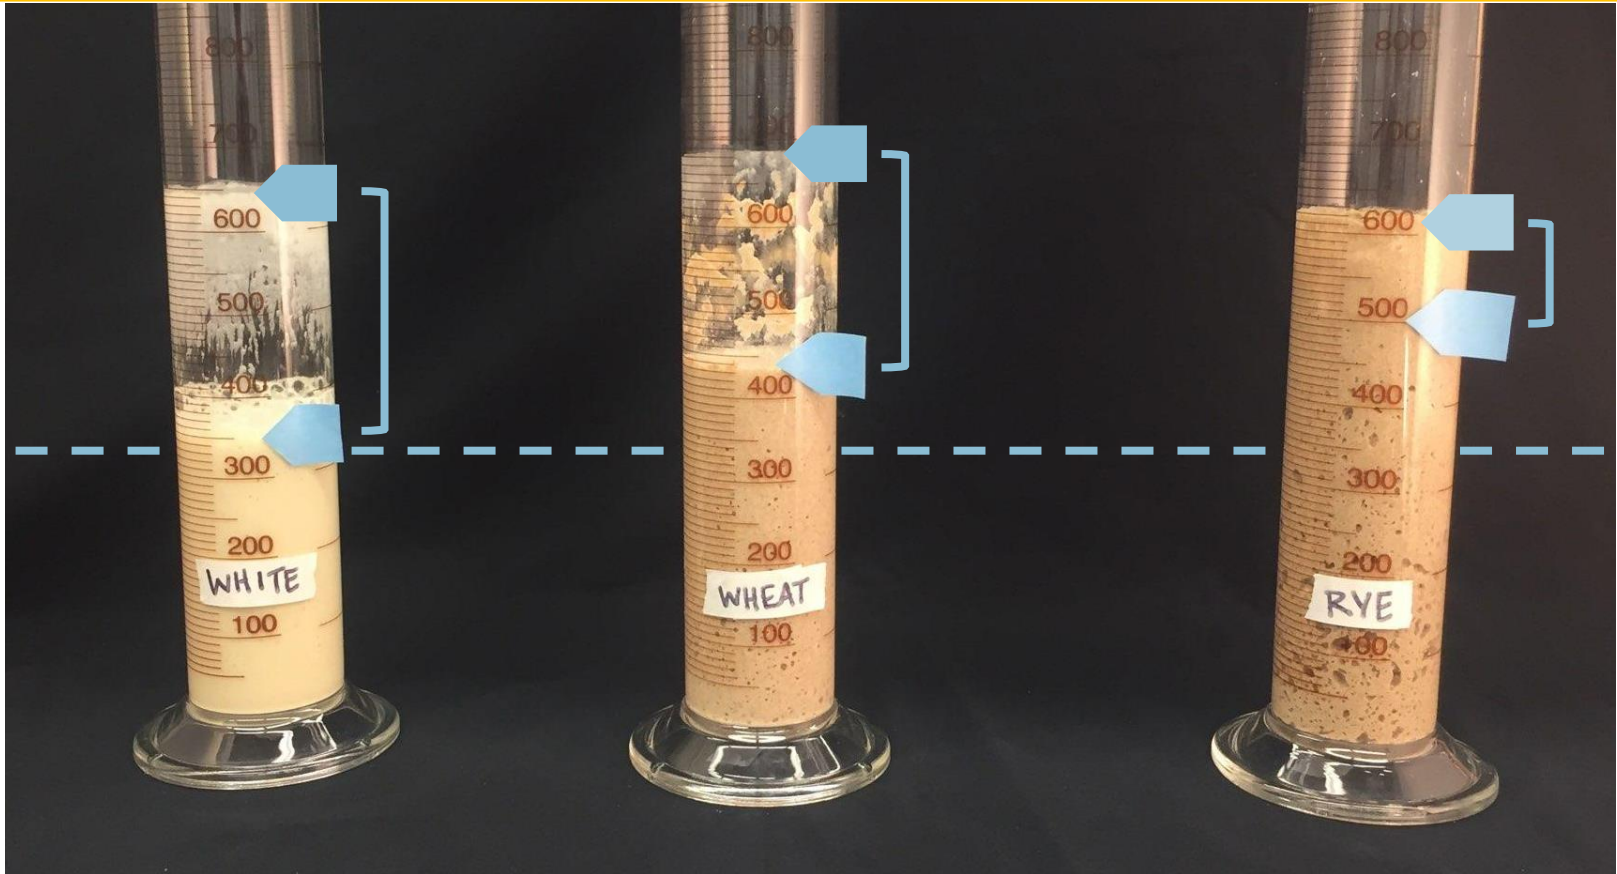

# 24-hour sourdough time-lapse

Erin McKenney, Lauren Nichols

# “Sugar crash” mirrors human metabolism